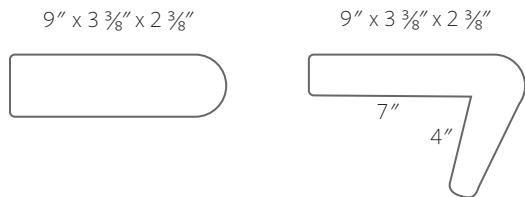

Coping

Bullnose & Remodel Coping

BULLNOSE COPING REMODEL COPING

PALLET SPECIFICATIONS	Full (Bullnose / Remodel) Piece (Bullnose / Remodel)	
	Pieces	448 / 728
Weight (lbs) (does not include pallet weight)	2,446 / 3,205	5.46 / 4.35
Layers	7 / 7	n/a