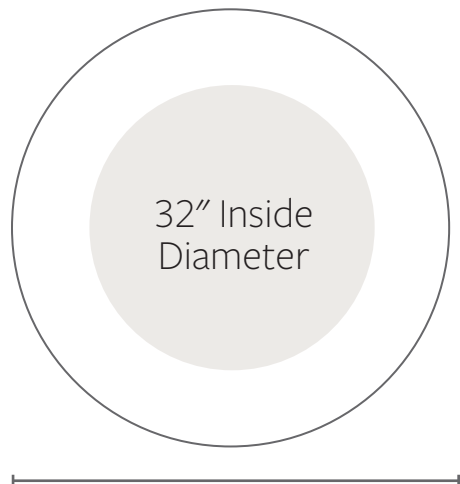

## DIMENSIONS

32" Inside Diameter

46.5" Outside Diameter

Height: 16"