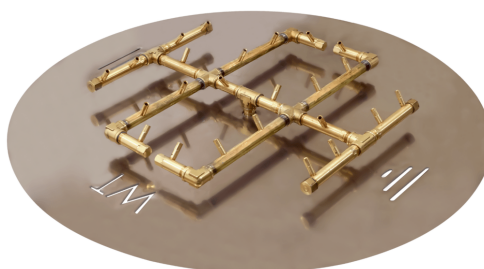

WARMING TRENDS
Warming Trends® Gas-line Kit

PALLET SPECIFICATIONS

Weight 1,302.04

Pieces 72

FINISHES

TRADITIONAL COLORS

COASTAL COLORS