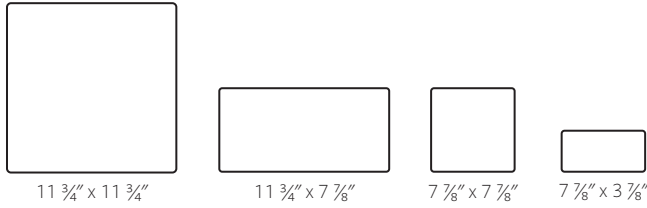

Lowcountry Cobble

4 Piece | Cobble Face

60 MM (2 3/8")

PATTERNS

Random

Lg Sq 1 | Lg Rec 1 | Sm Sq 1 | Sm Rec 1

PALLET SPECIFICATIONS

	Full (3pc / 12x12)	Half (3pc / 12x12)	Layer (3pc / 12x12)
Coverage (ft ²)	128.6 / 138.1	64.3 / 76.7	12.86 / 15.34
Weight (lbs) (does not include pallet weight)	3,510 / 3,695	1,780 / 2,075	346 / 405
Layers	10 / 9	5 / 5	1 / 1
Pieces	300 / 144	150 / 80	30 / 16

Note: 3 Piece set and 12x12s must be purchased separately to create the 4 Piece set.

3PC PALLET OVERVIEW

12X12 PALLET OVERVIEW

FINISHES

TRADITIONAL FINISH

TUMBLED FINISH

TABBY FINISH

TRADITIONAL COLORS