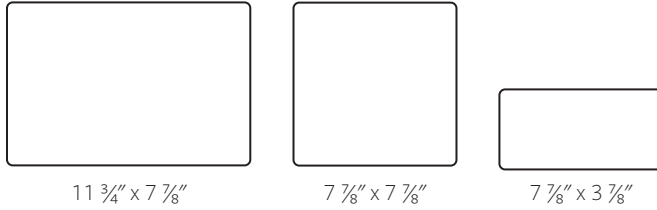

Lowcountry FlagStone

3 Piece | Textured Face

60 MM (2 3/8")

PATTERNS

Running Bond
Lg Rec 1 | Sm Rec 1 | Sm Sq 1

Modular
Lg Rec 1 | Lg Sq 1 | Sm Sq 1

Random
Lg Rec 2 | Lg Sq 2 | Sm Sq 1

PALLET SPECIFICATIONS

	Full	Half	Layer
Coverage (ft ²)	128.6	64.3	12.86
Weight (lbs) (does not include pallet weight)	3,510	1,780	346
Layers	10	5	1
Pieces	300	150	30

PALLET OVERVIEW

FINISHES

TRADITIONAL FINISH

TUMBLED FINISH

TABBY FINISH