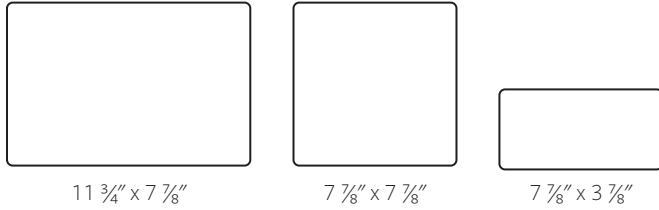

Lowcountry EdgeStone

3 Piece | Smooth Face

60 MM (2 3/8")

PATTERNS

Running Bond
Lg Rec 1 | Sm Rec 1 | Sm Sq 1

Modular
Lg Rec 1 | Lg Sq 1 | Sm Sq 1

Random
Lg Rec 2 | Lg Sq 2 | Sm Sq 1

PALLET SPECIFICATIONS

	Full	Half	Layer
Coverage (ft ²)	128.6	64.3	12.86
Weight (lbs) (does not include pallet weight)	3,510	1,780	346
Layers	10	5	1
Pieces	300	150	30

PALLET OVERVIEW

FINISHES

TRADITIONAL FINISH

TUMBLED FINISH

TABBY FINISH