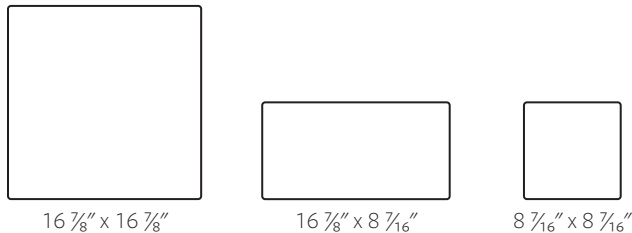

Charleston FlagStone

3 Piece | Large Format | Textured Face

60 MM (2 3/8")

PATTERNS

PALLET SPECIFICATIONS

	Full (2pc / 17x17)	Half (2pc / 17x17)	Layer (2pc / 17x17)
Coverage (ft ²)	98.86 / 118.7	49.44 / 59.33	9.9 / 11.87
Weight (lbs) (does not include pallet weight)	2,753 / 3,224	1,400 / 1,637	271 / 318
Layers	10 / 10	5 / 5	1 / 1
Pieces	120 / 60	60 / 30	12 / 6

Modular
Rec 2 | Lg Sq 1 | Sm Sq 1

*Note: 2 Piece set and 17x17s must be purchased separately to create 3 Piece set.

2PC PALLET OVERVIEW

17X17 PALLET OVERVIEW

FINISHES

TRADITIONAL FINISH

TABBY FINISH

TRADITIONAL COLORS