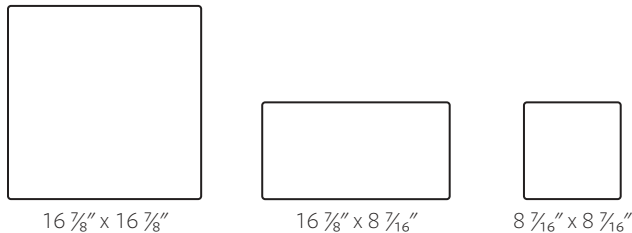

Charleston FlagStone

3 Piece | Large Format | Textured Face

60 MM (2 3/8")

PATTERNS

PALLET SPECIFICATIONS

	Full (2pc / 17x17)	Half (2pc / 17x17)	Layer (2pc / 17x17)
Coverage (ft ²)	98.86 / 118.7	49.44 / 59.33	9.9 / 11.87
Weight (lbs) (does not include pallet weight)	2,753 / 3,224	1,400 / 1,637	271 / 318
Layers	10 / 10	5 / 5	1 / 1
Pieces	120 / 60	60 / 30	12 / 6

Modular
Rec 2 | Lg Sq 1 | Sm Sq 1

*Note: 2 Piece set and 17x17s must be purchased separately to create 3 Piece set.

2PC PALLET OVERVIEW

17X17 PALLET OVERVIEW

FINISHES

TRADITIONAL FINISH

TABBY FINISH

TRADITIONAL COLORS