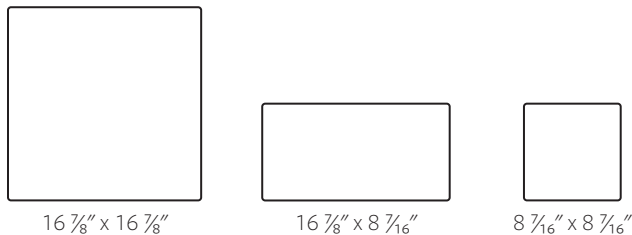

Charleston EdgeStone

3 Piece | Large Format | Smooth Face

60 MM (2 3/8")

PATTERNS

Modular
Rec 2 | Lg Sq 1 | Sm Sq 1

PALLET SPECIFICATIONS

	Full (2pc / 17x17)	Half (2pc / 17x17)	Layer (2pc / 17x17)
Coverage (ft ²)	98.86 / 118.7	49.44 / 59.33	9.9 / 11.87
Weight (lbs) (does not include pallet weight)	2,753 / 3,224	1,400 / 1,637	271 / 318
Layers	10 / 10	5 / 5	1 / 1
Pieces	120 / 60	60 / 30	12 / 6

*Note: 2 Piece set and 17x17s must be purchased separately to create 3 Piece set.

2PC PALLET OVERVIEW

17X17 PALLET OVERVIEW

FINISHES

TRADITIONAL FINISH

TABBY FINISH

TRADITIONAL COLORS

COASTAL COLORS